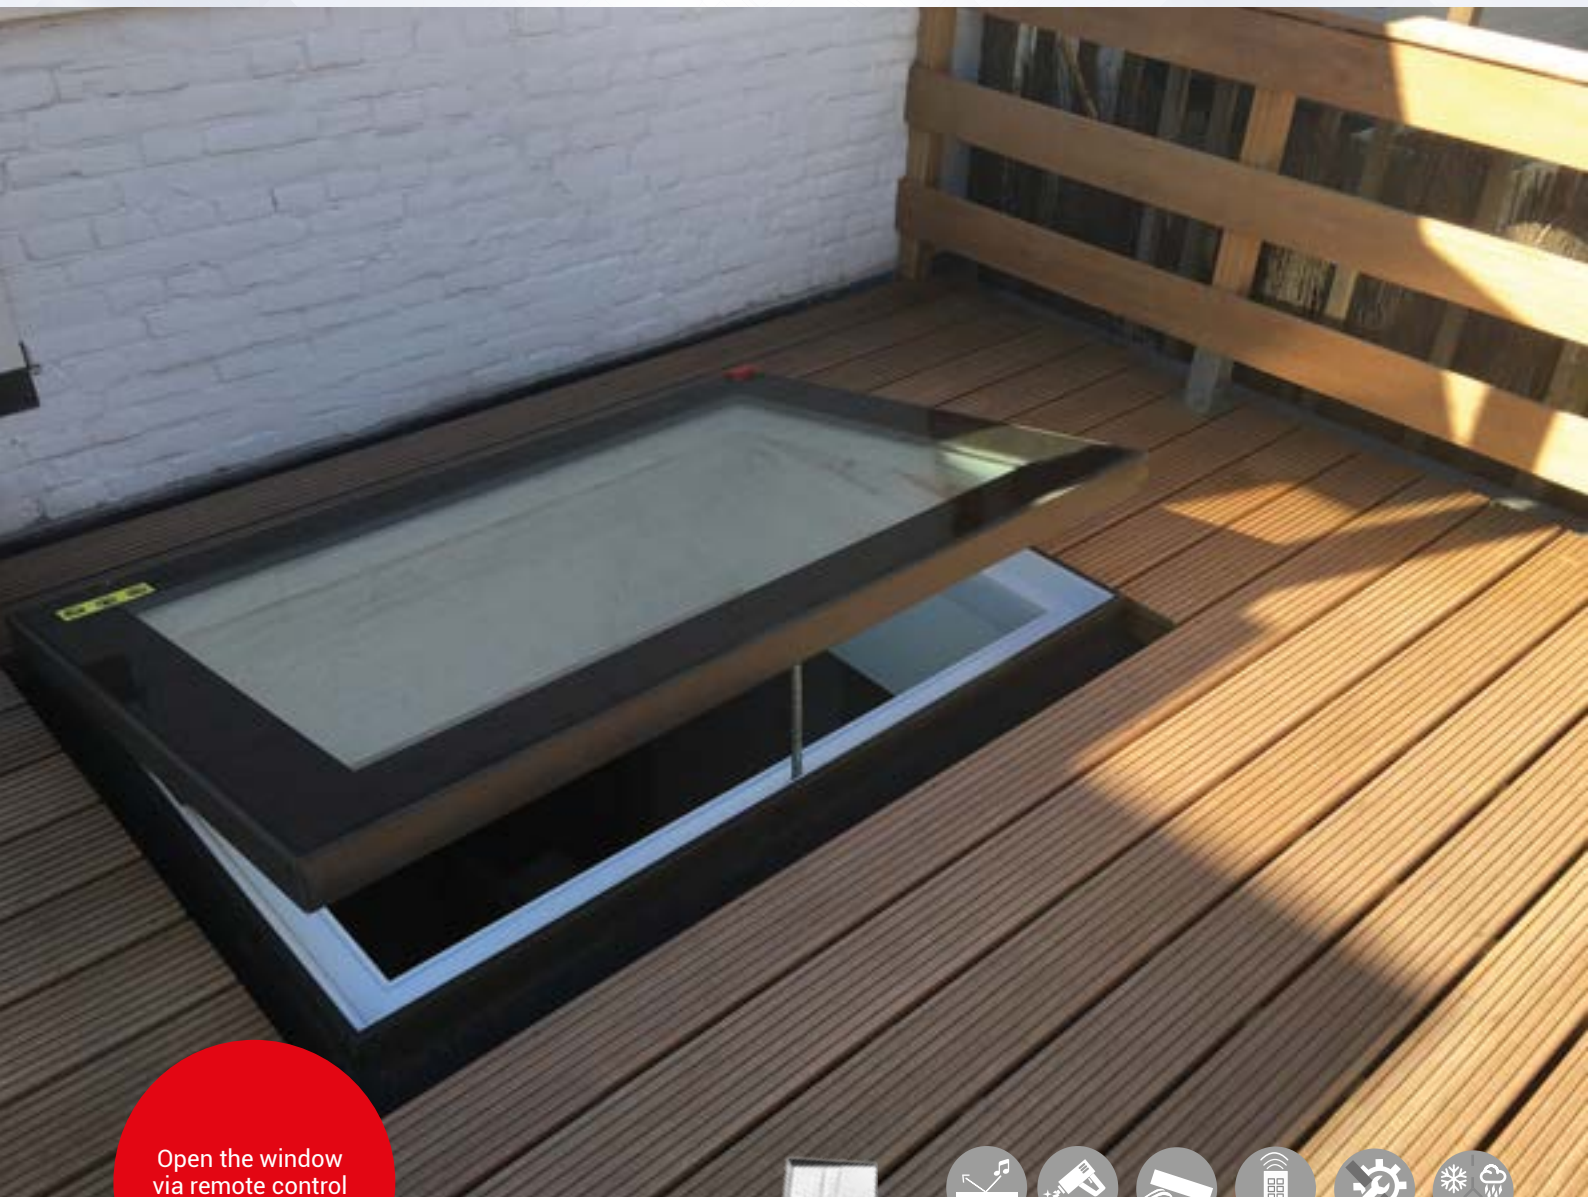

Openable window

PGC A1 window with a opening sash, opening up to 24 cm height is a perfect solution for highly humid rooms such as kitchens, bathrooms and laundry rooms. As every flat roof window from our catalogue, PGC A1 is made from water resistant PVC, but its additional value in favour of using it in "wet rooms" is the airing possibility. The air circulation takes place without any persisten drafts - the air smoothly enters the room. The window is equipped with a rain sensor - whenever the sensor detects the rain, it automatically closes the window. It's resistant to mist, freezing, dew and humidity. PGC A1 is remotely controlled.

Open the window via remote control and let the fresh air in.

AP4 REMOTE CONTROL
remote radio control (4 channels)

PGC A1 ELECTRICAL OPENING

PARAMETERS

Glazing type

U-value of glazing	Ug = 1,0 W/m²K
glazing unit	double glazed
gas	argon
laminated inner pane	✓
external toughened pane	✓
low-emission coat	✓
warm spacer	✓

Profile:

multi-chambered PVC	✓
white profile	✓
PU-foam filling	✓
maintainance free	✓
weather conditions resistant	✓
available in non-standard sizes	✓
roof pitch	2-15°

GLAZING CROSS-SECTION

A1
6H / 16 / 44.2 T (AR)