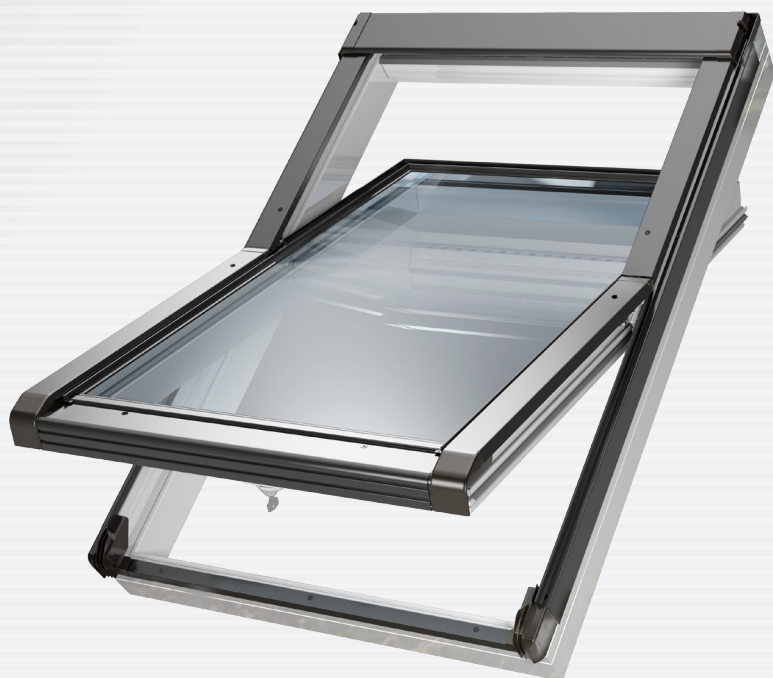

IGHV E2

Uw = 1,2 W/m²K

Glazing:

Ug = 1,0 W/m²K

warranty conditions set out in the warranty card available at www.okpol.com

DOUBLE GLAZED UNIT
GAS - ARGON
WARM SPACER
LOW EMISSION COAT
TOUGHENED PANE

4 GASKETS

HANDLE WITH THE LOCK
AND MICRO-VENTILATION
(2 KEYS IN A SET)

NEO-VENT AIR INLET

MULTI-CHAMBERED
PVC PROFILES IN WHITE
FILLED WITH PU FOAM
RESISTANT TO ATMOSPHERICAL
FACTORS

ROOF PITCH

NON-STANDARD SIZES
55-134cm X 78-160cm