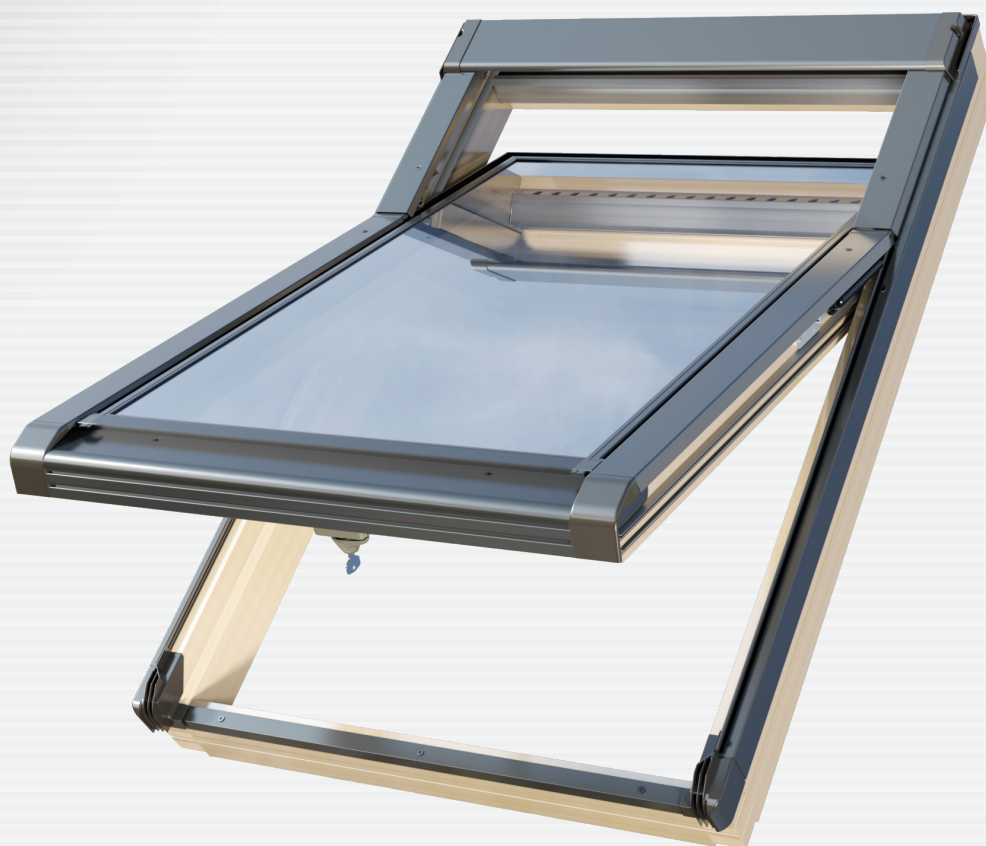

HIGH-PIVOT WINDOW

ISH E2

Uw = 1,2 W/m²K

Glazing:

Ug = 1,0 W/m²K

warranty conditions set out in the warranty card available at www.okpol.com

DOUBLE GLAZED UNIT
GAS - ARGON
WARM SPACER
LOW EMISSION COAT
TOUGHENED PANE

4 GASKETS

HANDLE WITH THE LOCK
AND MICRO-VENTILATION
(2 KEYS IN A SET)

NEO-VENT AIR INLET

IMPREGNATED PINE WOOD

ROOF PITCH

NON-STANDARD SIZES
55-134CM X 78-160CM

The non-standard orders are can be completed after a consultation with technical sales advisor or customer service office.