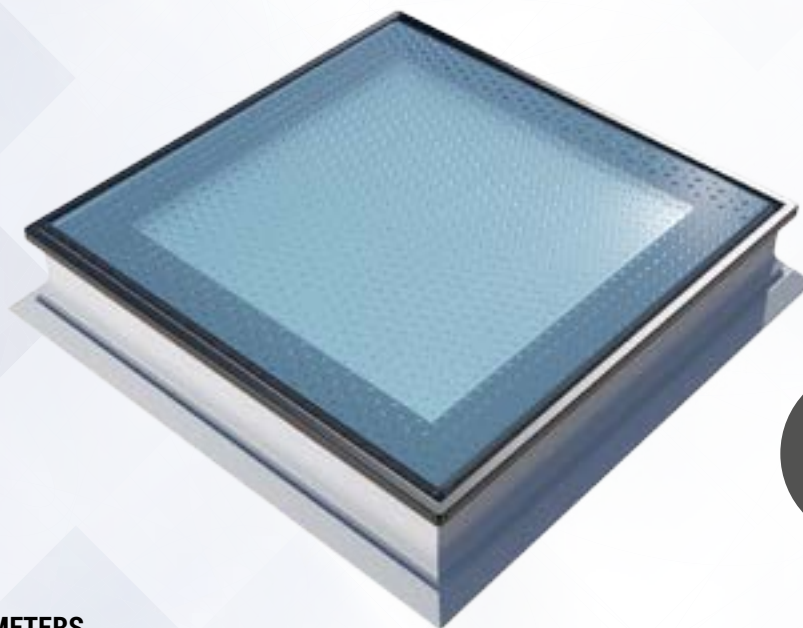

The window you can walk on

PGX A5 is the most durable window in our offer.

The special glazing unit is incredibly load-bearing and load-resistant. Such construction makes walking on a window possible. To ensure your safety we use a cameo dot non slip coating. PGX A5 will function perfectly as unction perfectly to lighten your room and maximise the functional space on your roof garden. It can be used for green roofs as well and give the owners of the flat roofs new arranging possibilities.

Window so durable you can easily walk on it.

PGX A5 WALK-ON

**U-VALUE
OF WINDOW**
**U_{rc} = 1,1
W/m²K**

PARAMETERS

Glazing type

U-value of glazing	U_g = 1,0 W/m²K
glazing unit	double glazed
gas	argon
laminated inner pane	✓
toughened pane	x 3
low-emission coat	✓
warm spacer	✓

Profile:

multi-chambered PVC	✓
white profile	✓
PU-foam filling	✓
maintainance free	✓
weather conditions resistant	✓
available in non-standard sizes	✓
roof pitch	2-15°

GLAZING CROSS-SECTION

A5
888.4H / 16 / 44.2T (AR)

PROFILE CROSS-SECTION:

AVAILABLE SIZES

size symbol	01P	02P	12P	03P	04P	05P	06P	07P	08P	09P	10P	11P
window size: width x height [cm]	60x60	60x90	60x120	70x70	80x80	90x90	90x120	100x100	100x150	120x120	140x140	120x220
PGX A5	X	X	X	X	X	X	X	X	X	X		